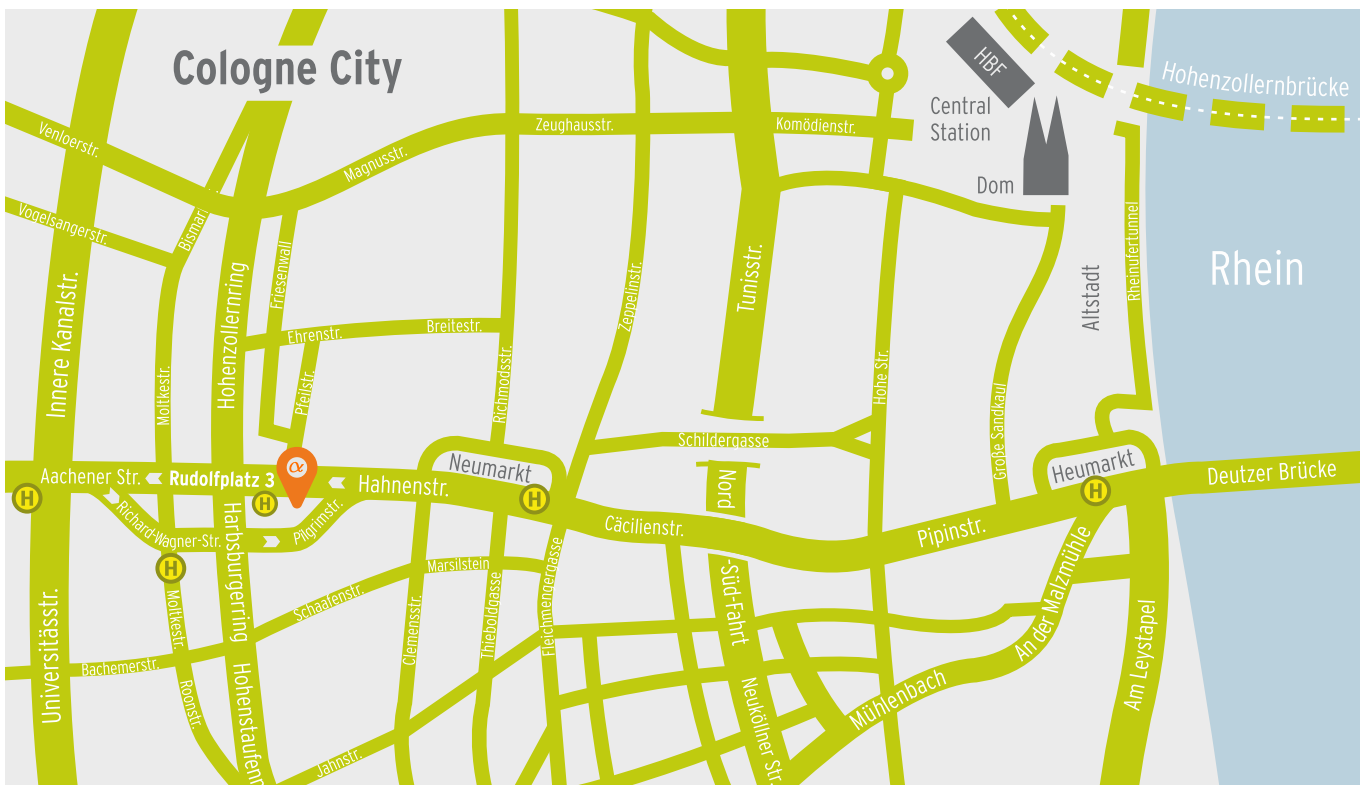

Your way to Alpha Trains

Access Map Cologne City Centre

Location Alpha Trains Europa GmbH & Alpha Trains Locomotives GmbH

Tram Station

Your way to Alpha Trains

Access Map Cologne City Centre

The **entrance** to our parking garage is located at the other side of **Wallarkaden**, across from the Steigenberger Hotel. You can reach the access to our **parking garage** via the Habsburgerring - enter **Habsburgerring 26** in your navigation system. Please park in our visitor parking spots, which are clearly signposted once you are in the garage. **The visitor parking spots are number 24 & 25 on the 2nd basement floor.**

How to reach us by public transport:

From the Cologne / Bonn Airport, take the S-Bahn (suburban train) to Cologne/Hauptbahnhof (central station). Change to underground lines 16 or 18 in the direction of Bonn until „Neumarkt“ station. Change to line 1 in the direction of Weiden or line 7 in the direction of Frechen until the “Rudolfplatz” station. The **entrance** to our office is located directly at the **"Rudolfplatz" station**.

From Cologne Central Station (entrance to the underground in the station's entrance hall near platform 1), take line 16 or 18 in the direction of Bonn until “Neumarkt” station. Change to line 1 in the direction of Weiden or line 7 in the direction of Frechen until “Rudolfplatz” station. The **entrance** to our office is located directly at the **"Rudolfplatz" station**. **Alternatively:** From Cologne Central Station, take line 5 in the direction of Butzweilerhof to „Friesenplatz“ station. From there it is a 5 minutes walk to **"Rudolfplatz" station**.

Geodata Google-Maps
Direction Parking
Habsburgerring 26

GPS coordinates
Latitude: 50.9355466
Longitude: 6.9382715