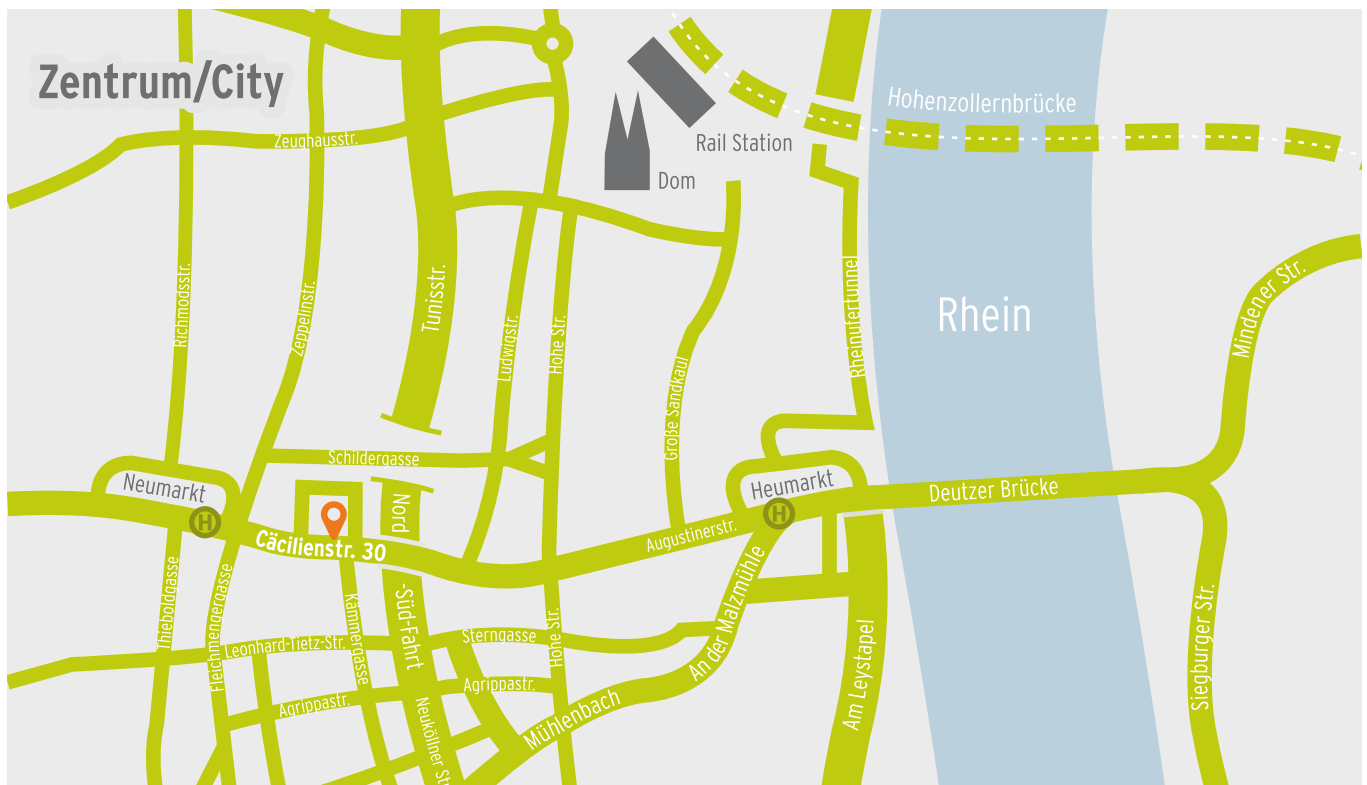

Your way to Alpha Trains

 Access Map Cologne City Centre

Your way to Alpha Trains

 Access Map Cologne City Centre

The **entrance** to our **parking garage** is located at the back of our office building in Kronengasse. You will reach **Kronengasse** via Antongasse to the right of the building. The entrance to the parking garage is on the left side. Please park in one of our **visitor parking** lots, which are signposted with numbers **13** and **14** on the ground floor on the left-hand side.

You can reach us by public transport:

 **From Cologne/Bonn Airport**, take the S-Bahn (suburban train) in the direction of Cologne to Cologne/Hauptbahnhof (main station). Change to underground line 16 or 18 until "Neumarkt" station. From there it is about a 2-minute walk: Head east along "Cäcilienstraße" until you reach the entrance at number Cäcilienstraße 30 on the left side just before Antongasse.

 **From Cologne Central Station** (entrance to the underground in the station's entrance hall near platform 1) take underground line 16 or 18 until "Neumarkt" station. From there it's about a 2 minutes' walk: Head east along "Cäcilienstraße" until you reach the entrance at number Cäcilienstraße 30 on the left side just before Antongasse.